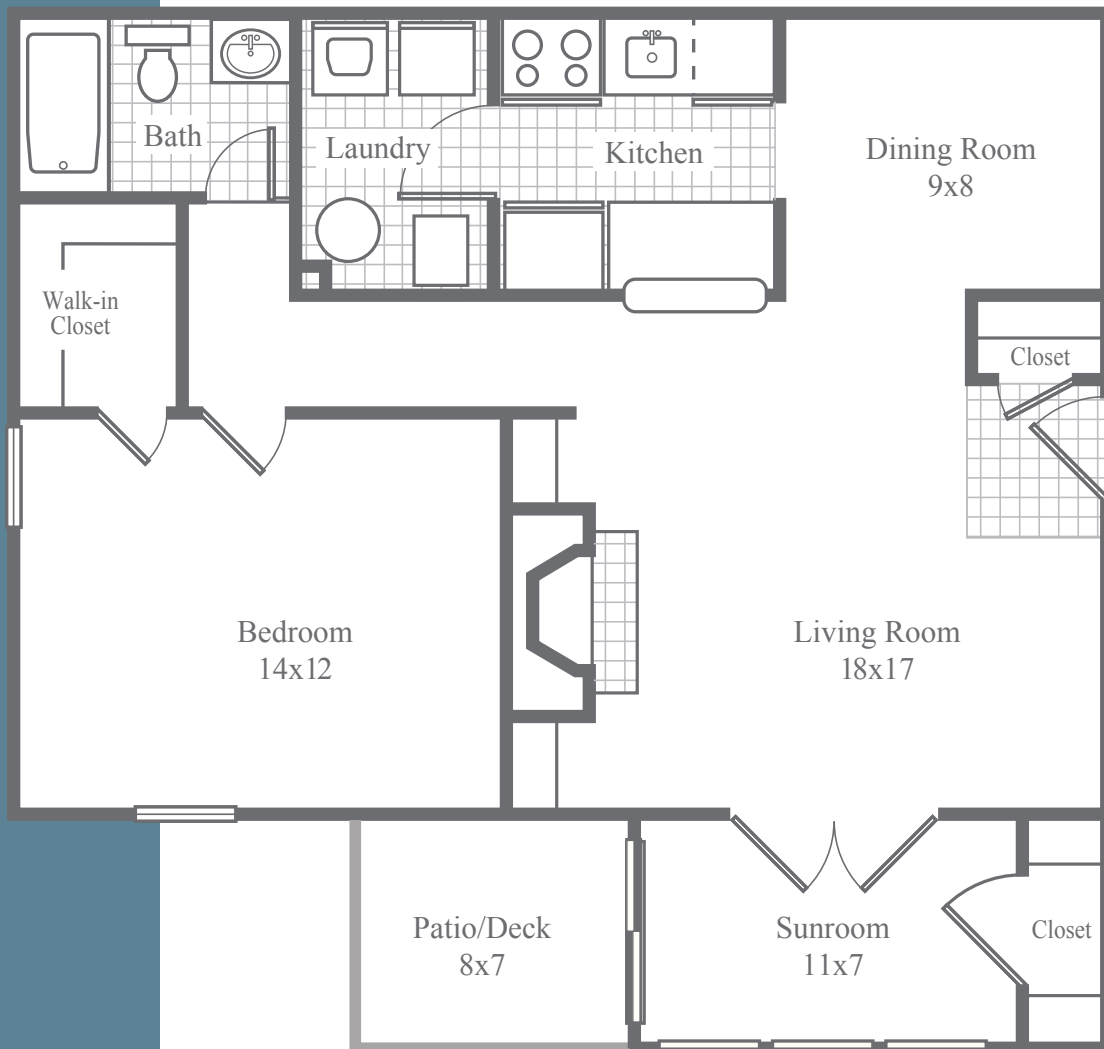

**CALIBRE
WOODS**

LUXURY URBAN STYLE
APARTMENT HOMES

The Berkeley *Deluxe*

1 Bedroom • 1 Bath • Sunroom • 970SF

- Stately fireplace mantel framed by built-in bookshelves
- Wood-burning fireplace with quartz or slate surround and gas starter
- Elegant white enamel crown molding
- High-speed cable and electrical outlets above fireplace mantel for optional wall mounted flat-panel TV
- Classically styled French doors lead from living area to four seasons sunroom
- Dining area with transitional track lighting on dimmer
- Kitchen equipped with stainless steel appliances, dual-basin stainless steel sink, built-in microwave, richly glazed hardwood cabinetry and LED recessed ceiling lights on dimmer
- Under-cabinet task lighting illuminates granite countertops and subway tile backsplash
- Laundry room accommodates full-size washer/dryer
- Beautiful oil-rubbed bronze hardware throughout apartment
- Spacious walk-in closet in bedroom and bonus storage closet in sunroom
- Select apartments feature warm and inviting LVT wood flooring in kitchen, bath and living areas