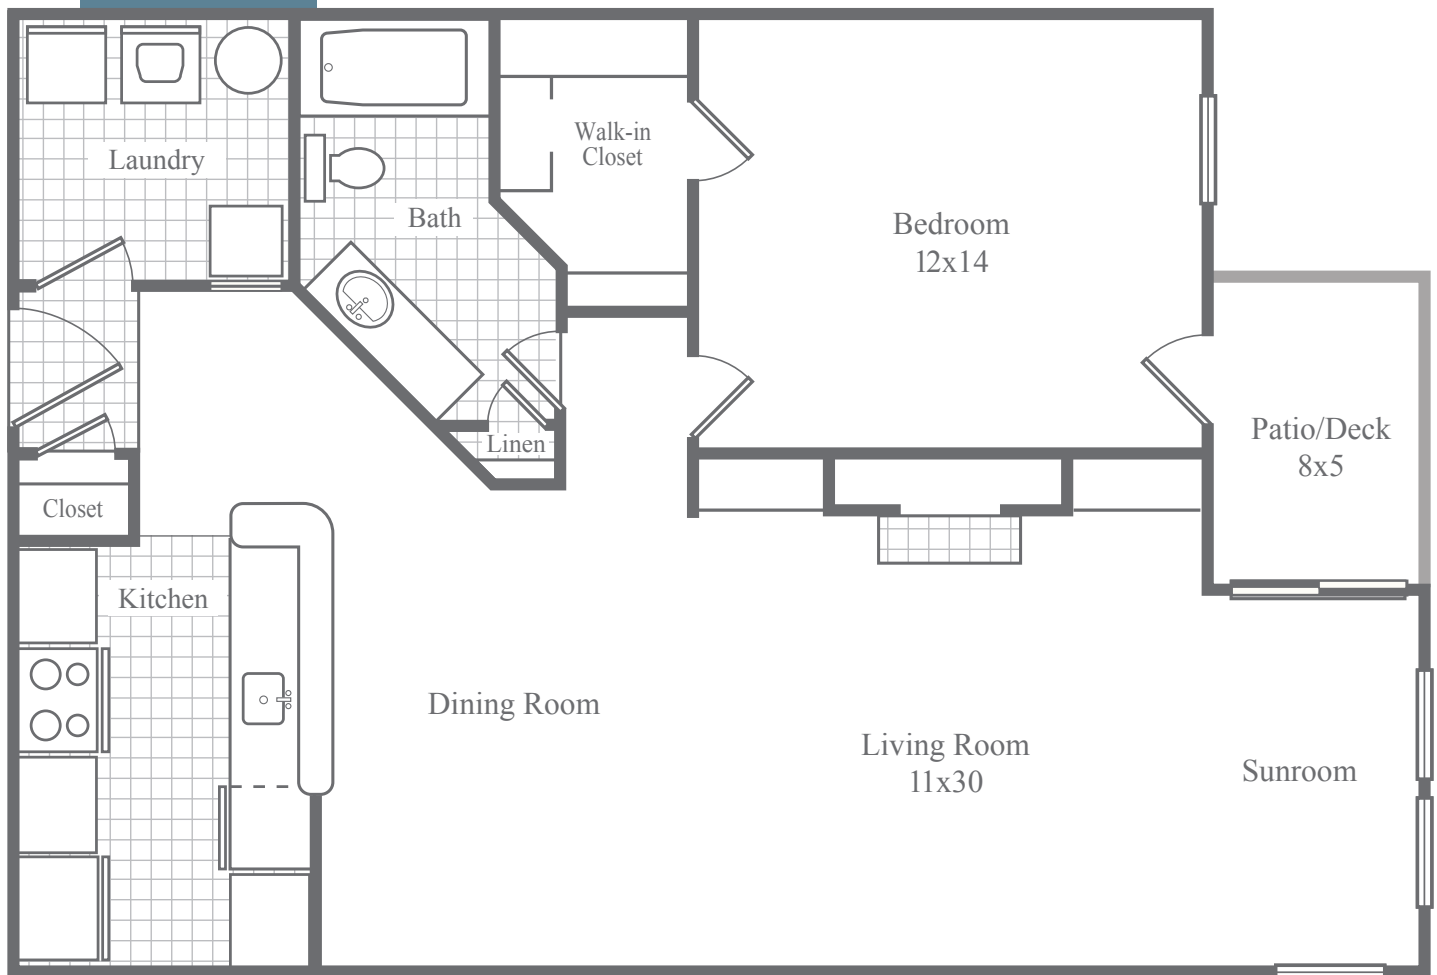

# The Kensington *Deluxe*

1 Bedroom • 1 Bath • Sunroom • 1050SF

- Stately fireplace mantel framed by built-in bookshelves
- Wood-burning fireplace with quartz or slate surround and gas starter
- Elegant white enamel crown molding
- High-speed cable and electrical outlets above fireplace mantel for optional wall mounted flat-panel TV
- Dining area with transitional track lighting on dimmer
- Kitchen equipped with stainless steel appliances, dual-basin stainless steel sink, built-in microwave, richly glazed hardwood cabinetry and LED recessed ceiling lights on dimmer
- Under-cabinet task lighting illuminates granite countertops and subway tile backsplash
- Large laundry room accommodates full-size washer/dryer
- Beautiful oil-rubbed bronze hardware throughout apartment
- Bedroom with spacious walk-in closet and direct access to patio or deck
- Select apartments feature warm and inviting LVT wood flooring in kitchen, bath and living areas