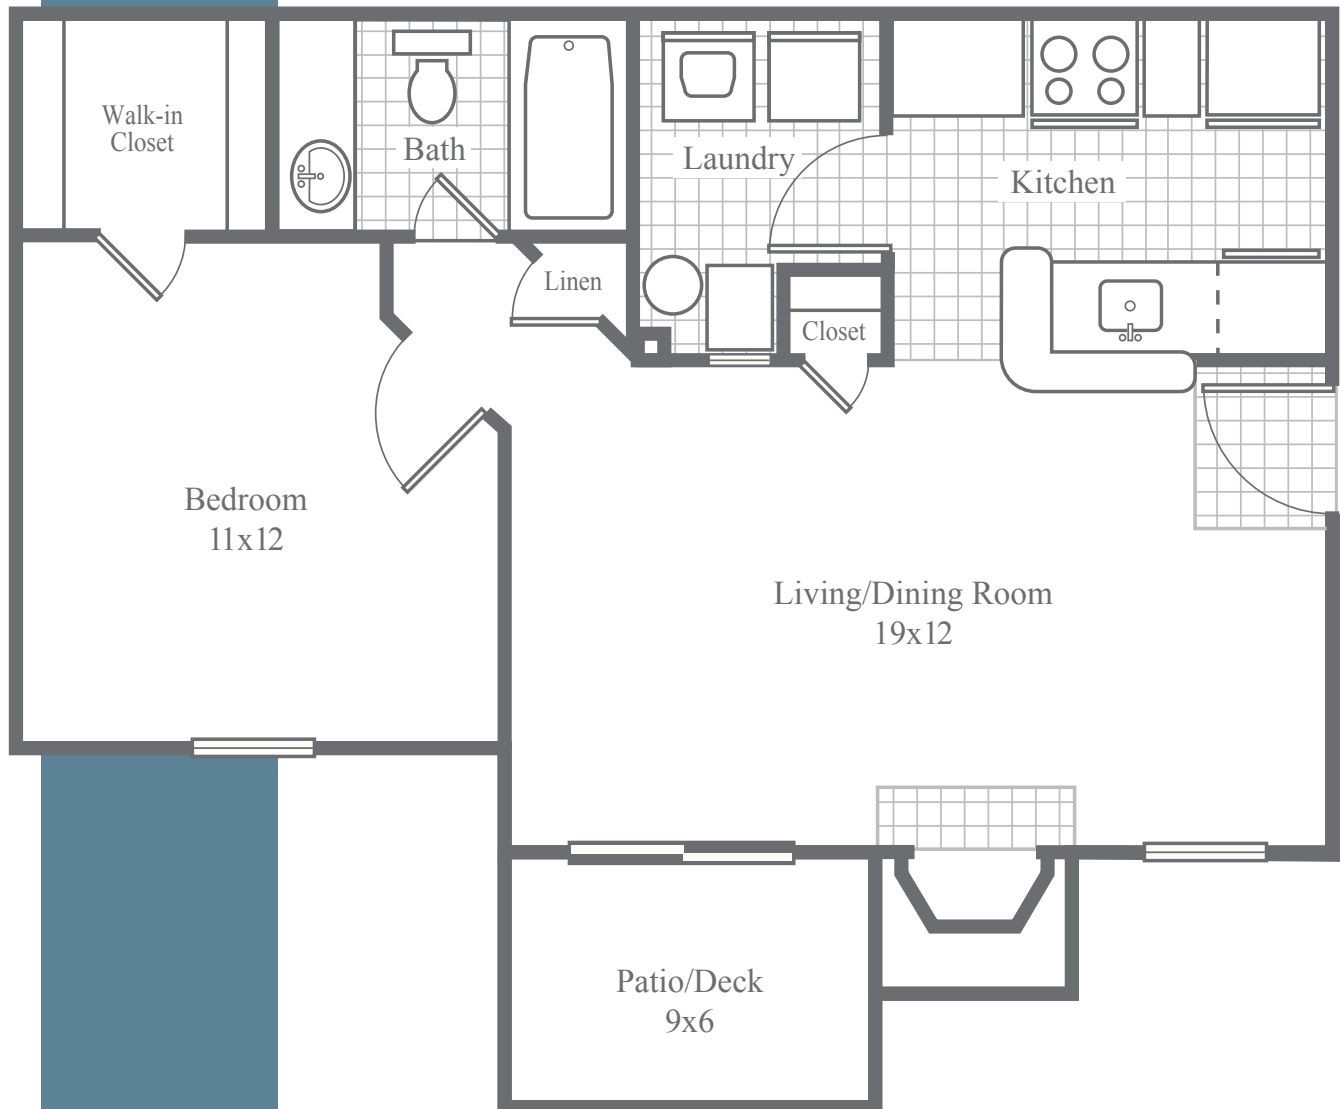

# The Hampton

1 Bedroom • 1 Bath • 720SF

- Flexible open living/dining area • Elegant crown molding • Classic millwork mantel
- Wood-burning fireplace with convenient gas starter • Stainless steel appliances
- Laundry room accommodates full-size washer/dryer • Bedroom features spacious walk-in closet
- Hardwood-style flooring in kitchen, bath and living areas, in select apartments • LED lighting for ambiance and energy efficiency