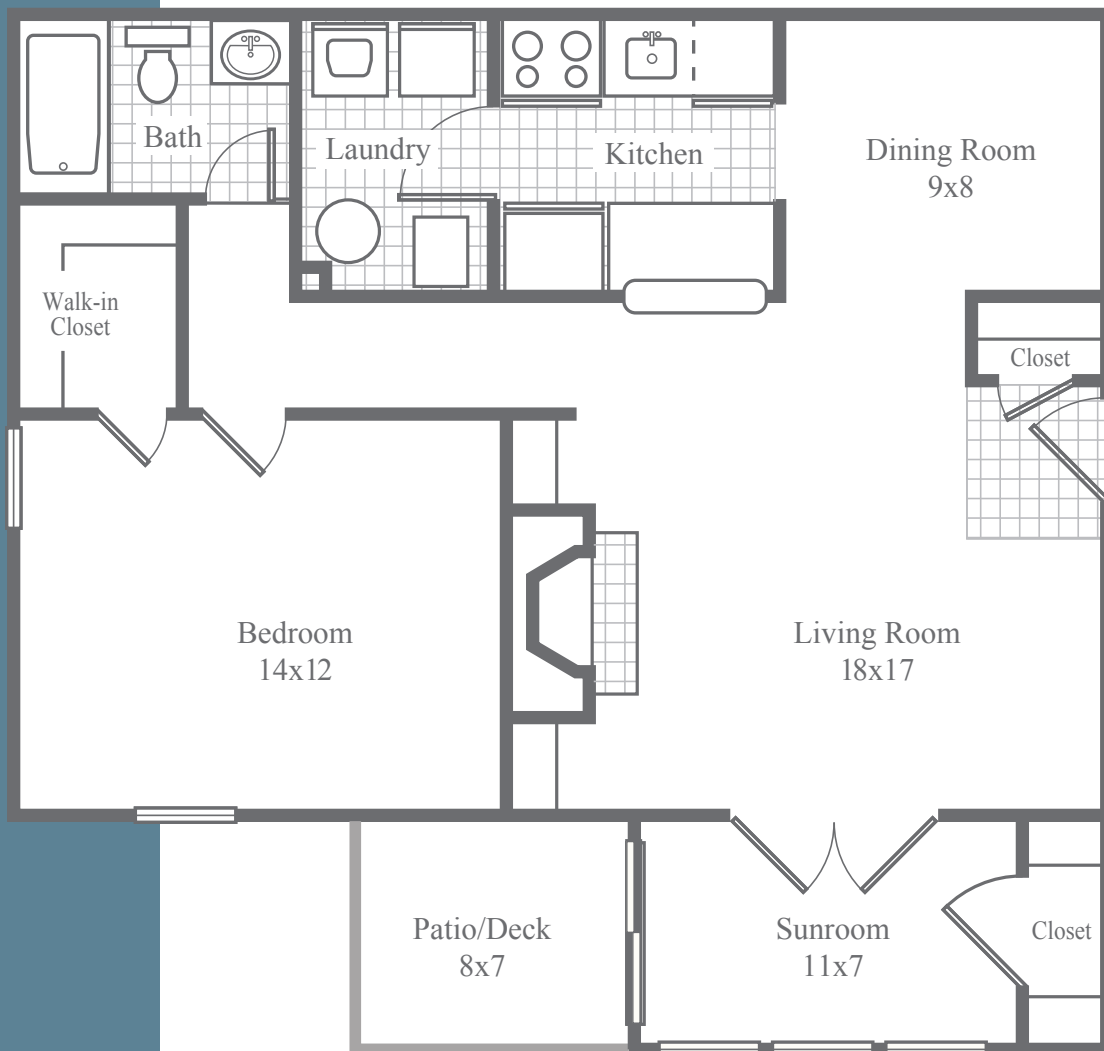

**CALIBRE
WOODS**

LUXURY URBAN STYLE
APARTMENT HOMES

The Berkeley

1 Bedroom • 1 Bath • Sunroom • 970SF

- Stately fireplace mantel framed by built-in bookshelves • Wood-burning fireplace with convenient gas starter • Elegant crown molding • High-speed cable and electrical outlets above fireplace mantel for optional wall mounted flat-panel TV • Classic French doors lead from living area to four-seasons sunroom
- Dining area with directional track lighting on dimmer • Stainless steel appliances • Laundry room accommodates full-size washer/dryer • Spacious walk-in closet in bedroom and bonus storage closet in sunroom • LED lighting for ambiance and energy efficiency • Hardwood-style flooring in kitchen, bath and living areas, in select apartments