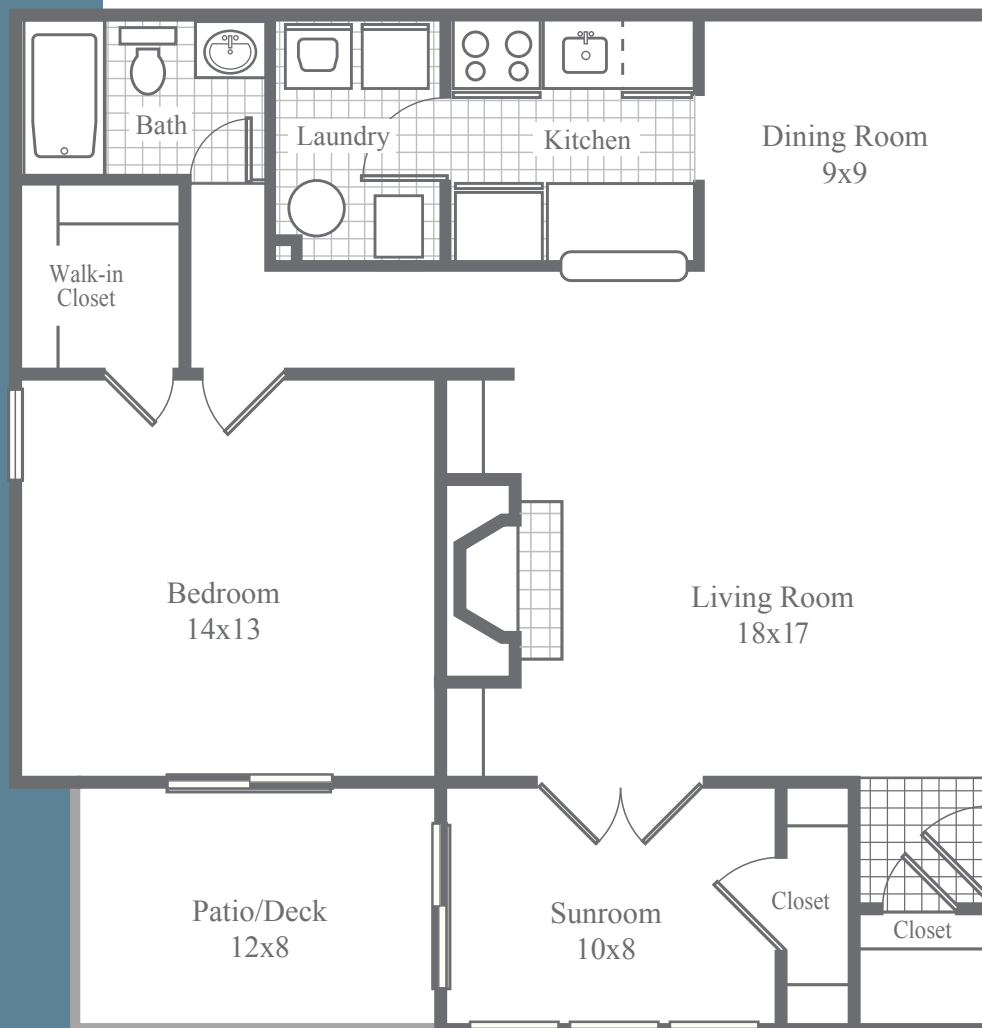

**CALIBRE
WOODS**

LUXURY URBAN STYLE
APARTMENT HOMES

The Fillmore

1 Bedroom • 1 Bath • Sunroom • 1040SF

- Stately fireplace mantel framed by built-in bookshelves
- Wood-burning fireplace with convenient gas starter
- Elegant crown molding
- High-speed cable and electrical outlets above fireplace mantel for optional wall mounted flat-panel TV
- Classic French doors lead from living area to four-seasons sunroom
- Dining area with directional track lighting on dimmer
- Stainless steel appliances
- Laundry room accommodates full-size washer/dryer
- Spacious walk-in closet in bedroom and bonus storage closet in sunroom
- LED lighting for ambiance and energy efficiency
- Hardwood-style flooring in kitchen, bath and living areas, in select apartments