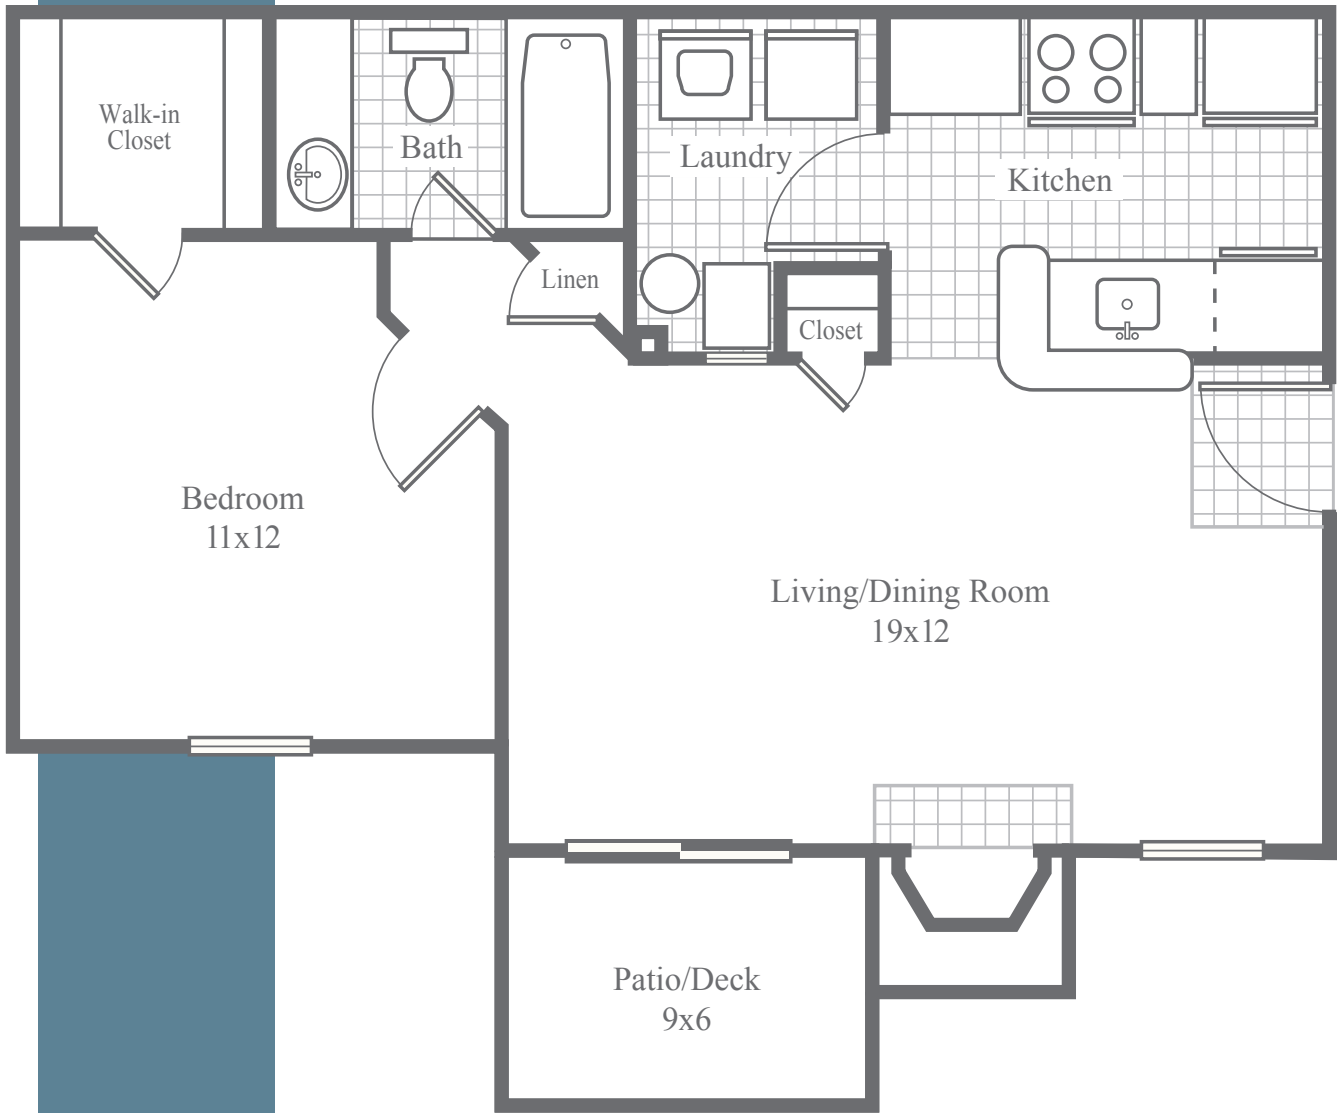

# The Hampton *Deluxe*

1 Bedroom • 1 Bath • 720SF

- Elegant crown molding and open living/dining area
- Wood-burning fireplace with quartz or slate surround, convenient gas starter and classic millwork mantel
- Kitchen equipped with stainless steel appliances, dual-basin stainless steel sink, built-in microwave, richly glazed hardwood cabinetry and LED recessed ceiling lights on dimmer
- Under-cabinet task lighting illuminates granite countertops and subway tile backsplash
- Laundry room accommodates full-size washer/dryer
- Beautiful oil-rubbed bronze hardware throughout apartment
- Bedroom features spacious walk-in closet
- LED lighting for ambiance and energy efficiency
- Select apartments feature warm and inviting LVT wood flooring in kitchen, bath and living areas