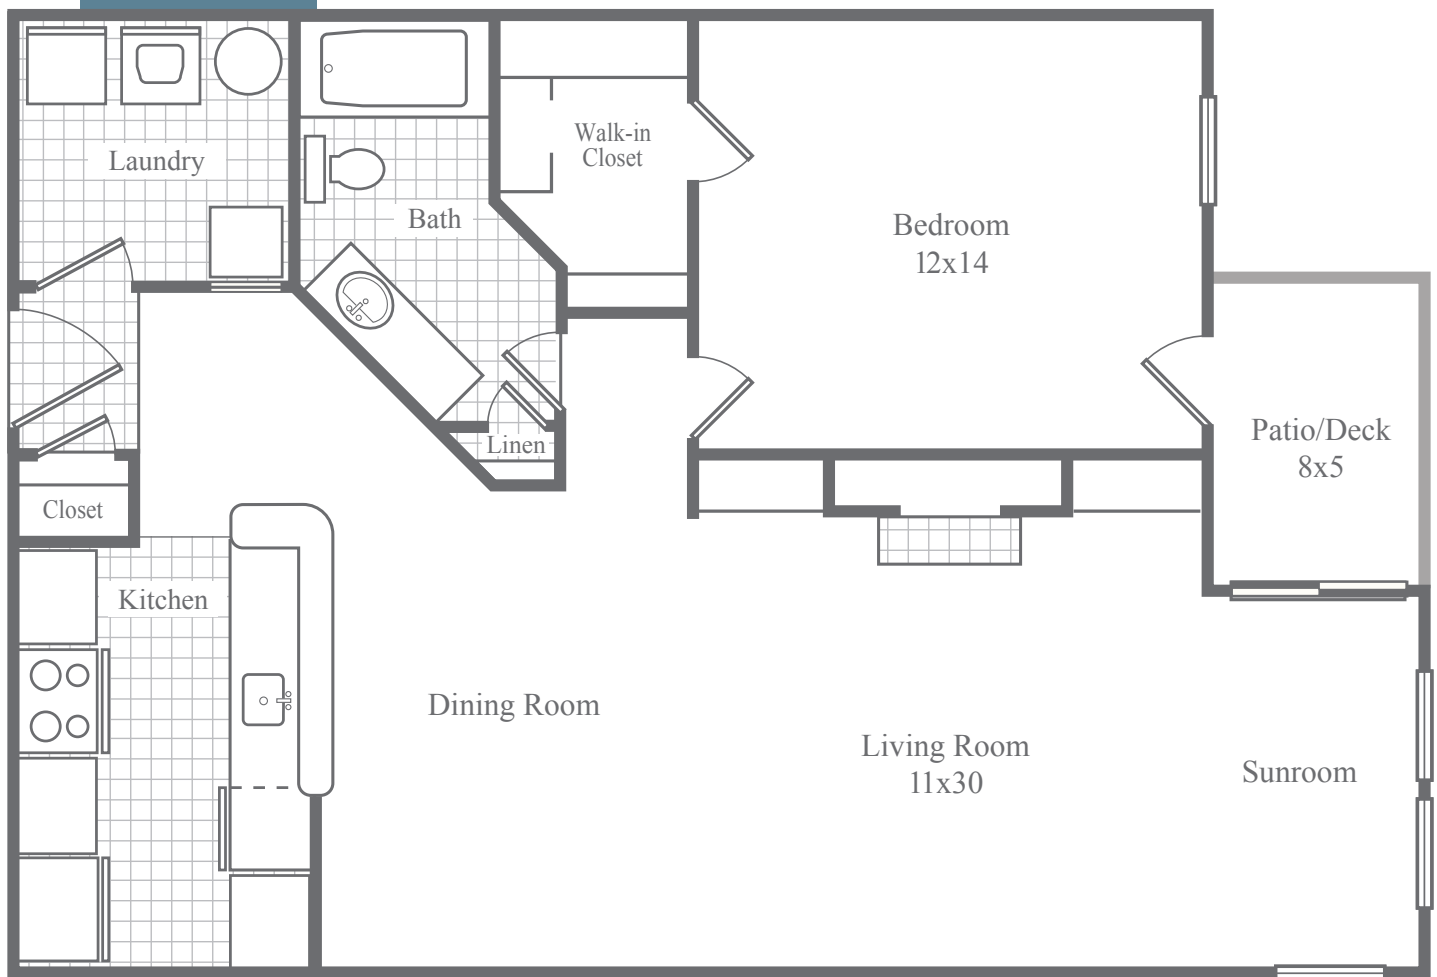

**CALIBRE
WOODS**

LUXURY URBAN STYLE
APARTMENT HOMES

The Kensington

1 Bedroom • 1 Bath • Sunroom • 1050SF

- Open Kitchen/Dining/Living/Sunroom floor plan
- Stainless steel appliances
- Elegant crown molding
- Stately fireplace mantel framed by built-in bookshelves
- Wood-burning fireplace with convenient gas starter
- High-speed cable and electrical outlets above fireplace mantel for optional wall mounted flat-panel TV
- Dining area with bistro-bar and directional track lighting on dimmer
- Laundry room accommodates full-size washer/dryer
- Bedroom with spacious walk-in closet and direct access to patio/deck
- LED lighting for ambiance and energy efficiency
- Hardwood-style flooring in kitchen, bath and living areas, in select apartments