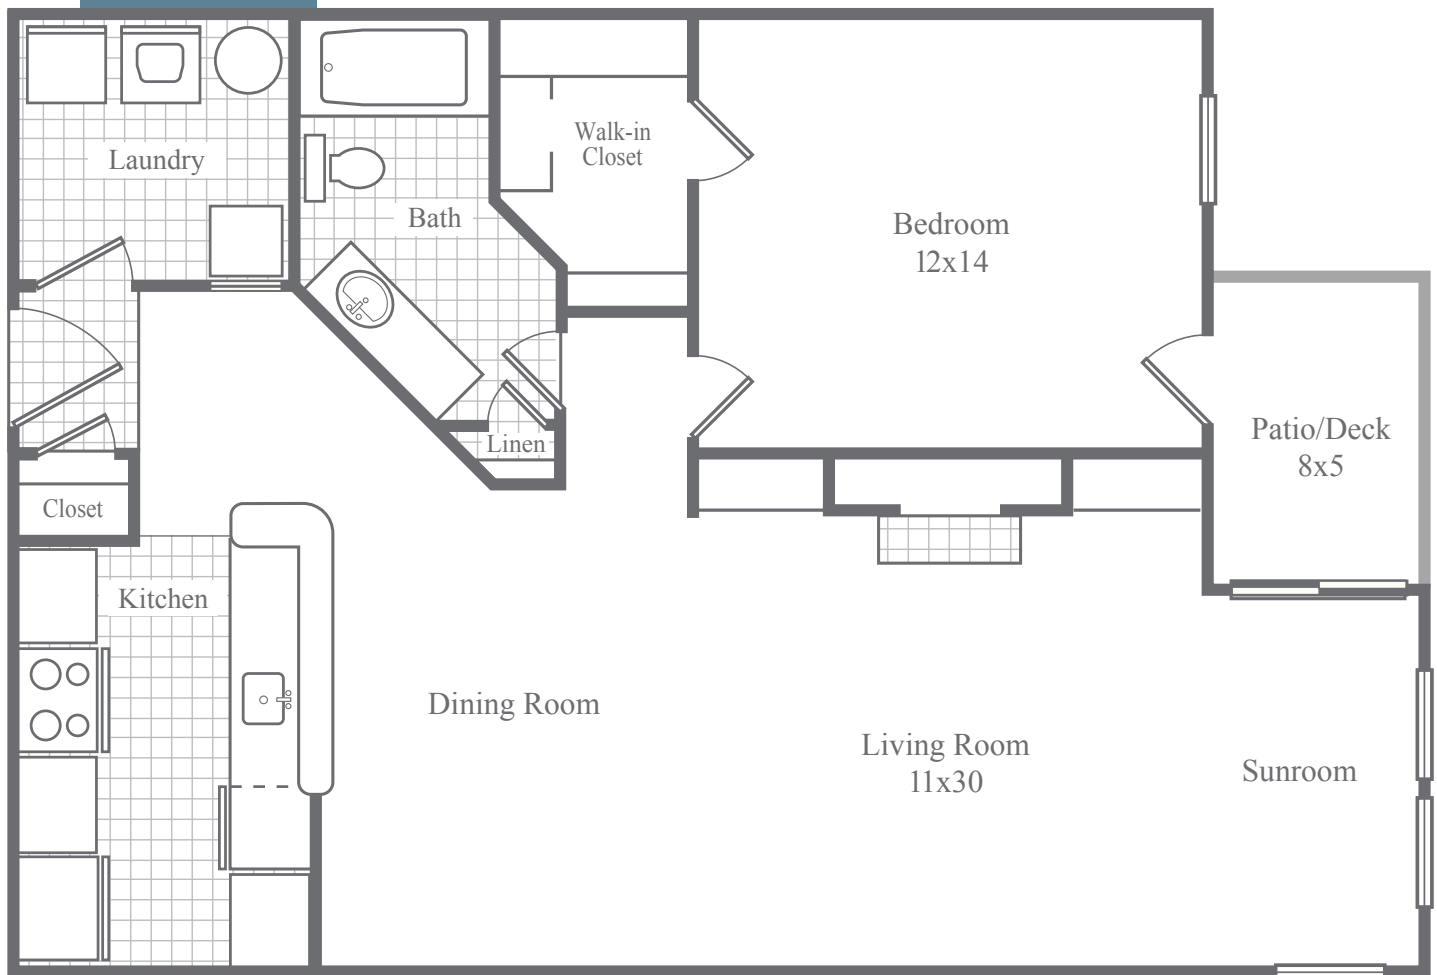

**CALIBRE
WOODS**

LUXURY URBAN STYLE
APARTMENT HOMES

The Kensington *Deluxe*

1 Bedroom • 1 Bath • Sunroom • 1050SF

- Stately fireplace mantel framed by built-in bookshelves
- Wood-burning fireplace with quartz or slate surround and gas starter
- Elegant white enamel crown molding
- High-speed cable and electrical outlets above fireplace mantel for optional wall mounted flat-panel TV
- Dining area with transitional track lighting on dimmer
- Kitchen equipped with stainless steel appliances, dual-basin stainless steel sink, built-in microwave, richly glazed hardwood cabinetry and LED recessed ceiling lights on dimmer
- Under-cabinet task lighting illuminates granite countertops and subway tile backsplash
- Large laundry room accommodates full-size washer/dryer
- Beautiful oil-rubbed bronze hardware throughout apartment
- Bedroom with spacious walk-in closet and direct access to patio or deck
- LED lighting for ambiance and energy efficiency
- Select apartments feature warm and inviting LVT wood flooring in kitchen, bath and living areas